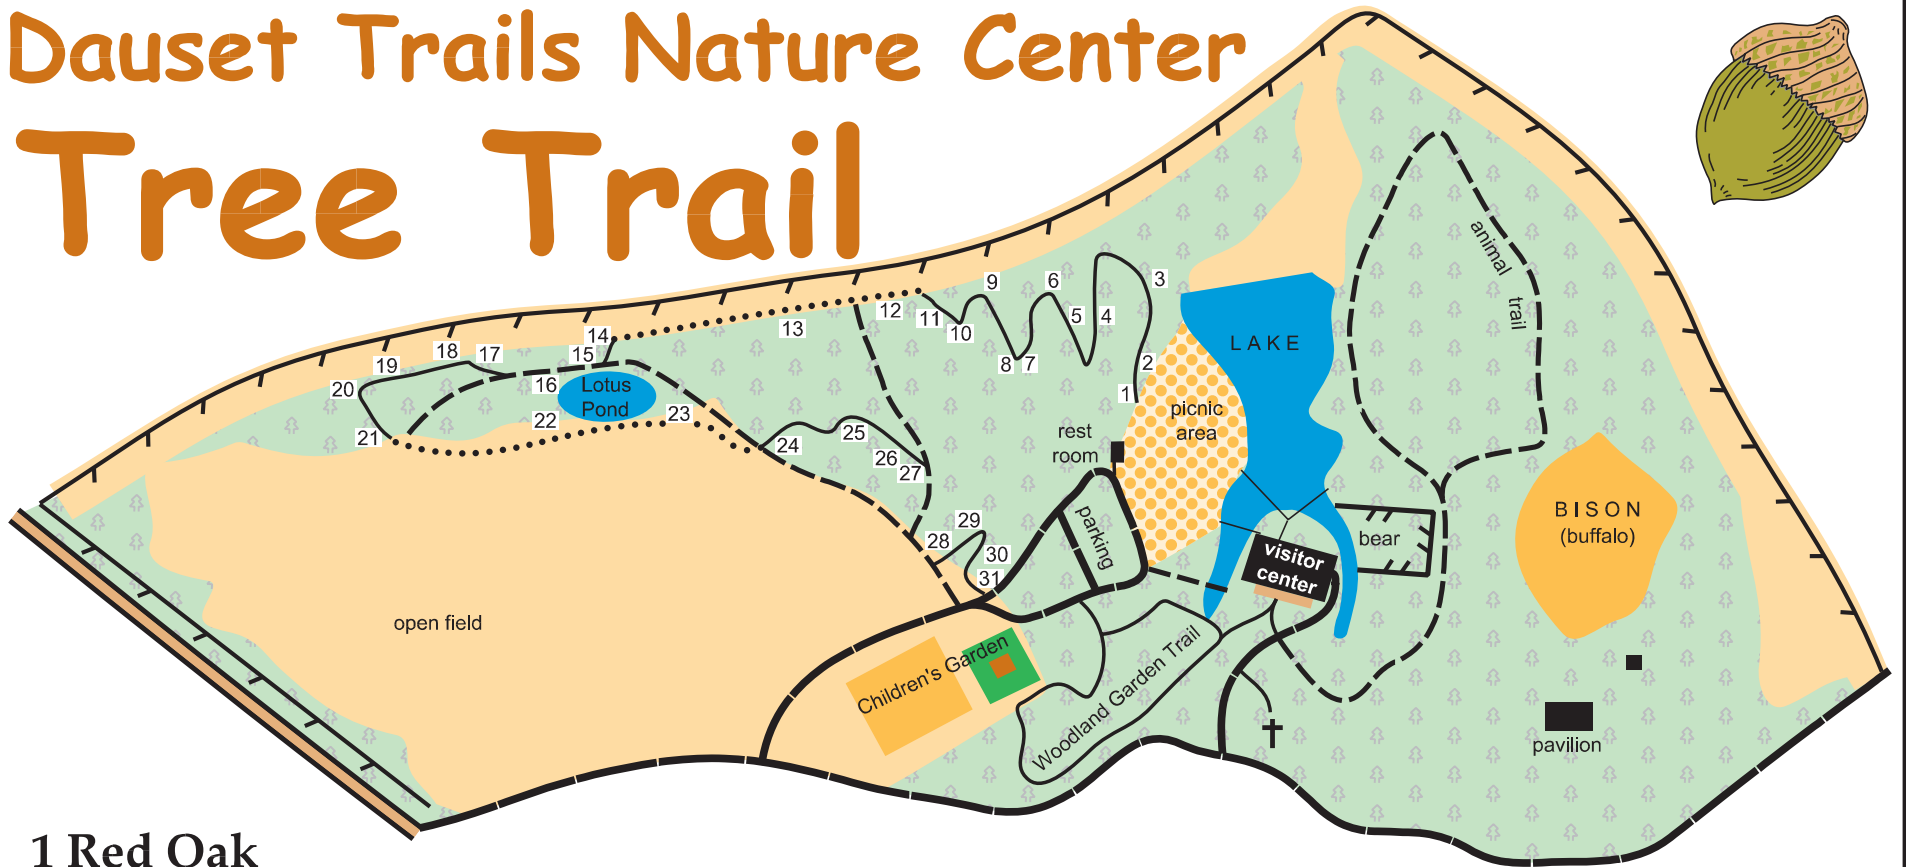

# Dauset Trails Nature Center

## Tree Trail

- 1 Red Oak
- 2 Post Oak
- 3 Black Oak
- 4 Cucumber Magnolia
- 5 Mockernut Hickory
- 6 Sassafras
- 7 Dogwood
- 8 Southern Red Oak
- 9 Pignut Hickory
- 10 White Oak
- 11 Sweetgum

- 12 Florida Maple
- 13 Winged Sumac
- 14 Water Oak
- 15 Red Mulberry
- 16 Sawtooth Oak
- 17 Willow Oak
- 18 Winged Elm
- 19 American Beech
- 20 Blackgum or Tupelo
- 21 American Holly

- 22 Red Cedar
- 23 Redbud
- 24 Hawthorn
- 25 Black Cherry
- 26 Loblolly Pine
- 27 Yellow Pine
- 28 Red Maple
- 29 Tulip tree
- 30 Persimmon
- 31 Honeylocust